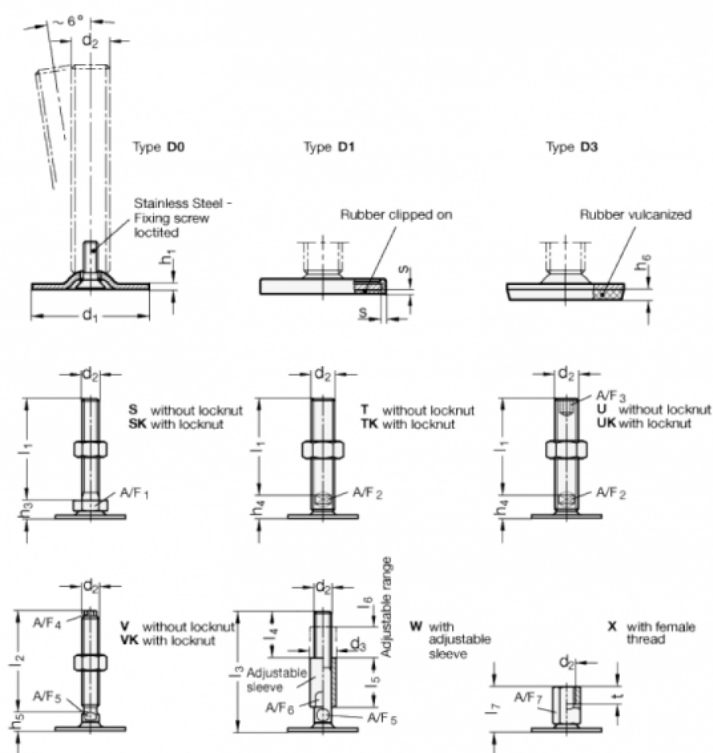

Article number: 204150M863D1SK  
 Description: E+G levelling foot  
 GN 41-50-M8-63-D1-SK  
 Note: SK With nut, External hexagon at the bottom

## Measures

A/F1 = 17  
 d1 = 50  
 d2 = M8  
 h1 = 2.5  
 h3 = 11  
 h6 =  
 l1 = 63  
 s = 2